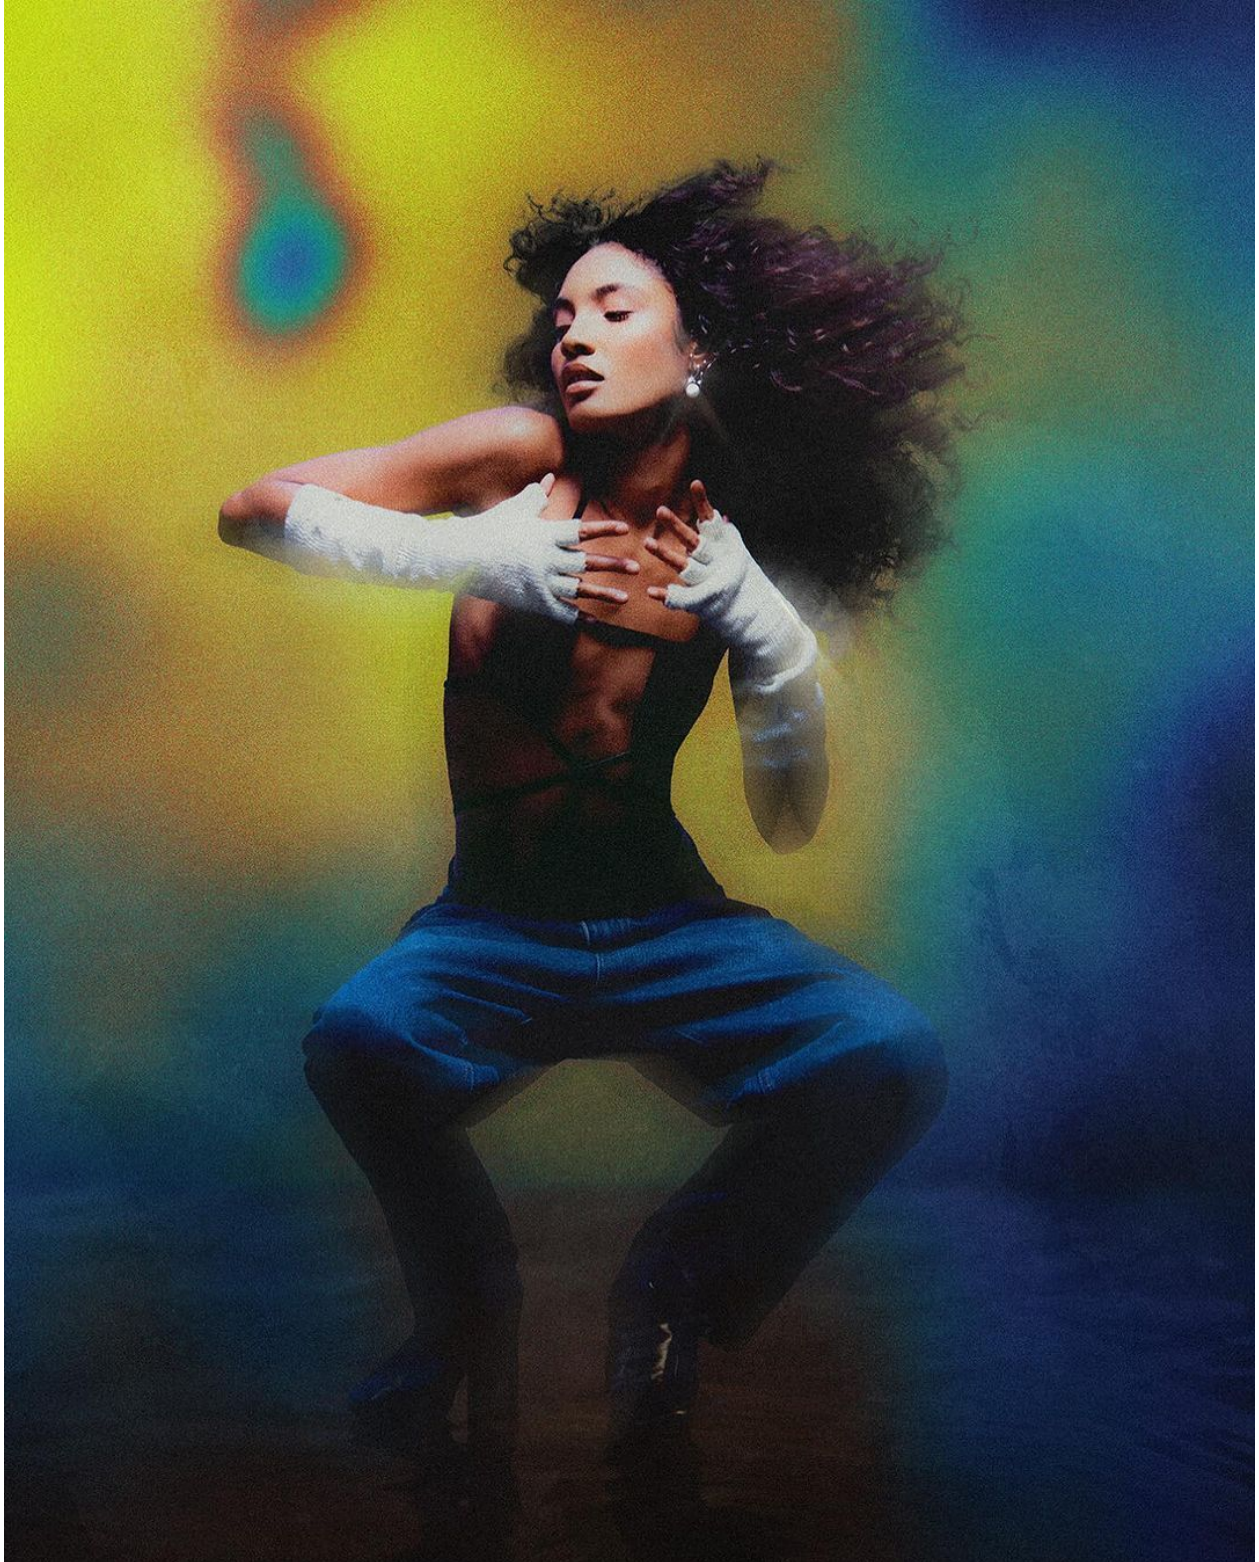

JUSA SILVA

height 5'10" · bust 30.5" · cup A · waist 24" · hips 35.5" · dress 36 EU/6 US/8 UK
shoes size 40.5 EU/9.5 US/7 UK · hair brown · eyes brown