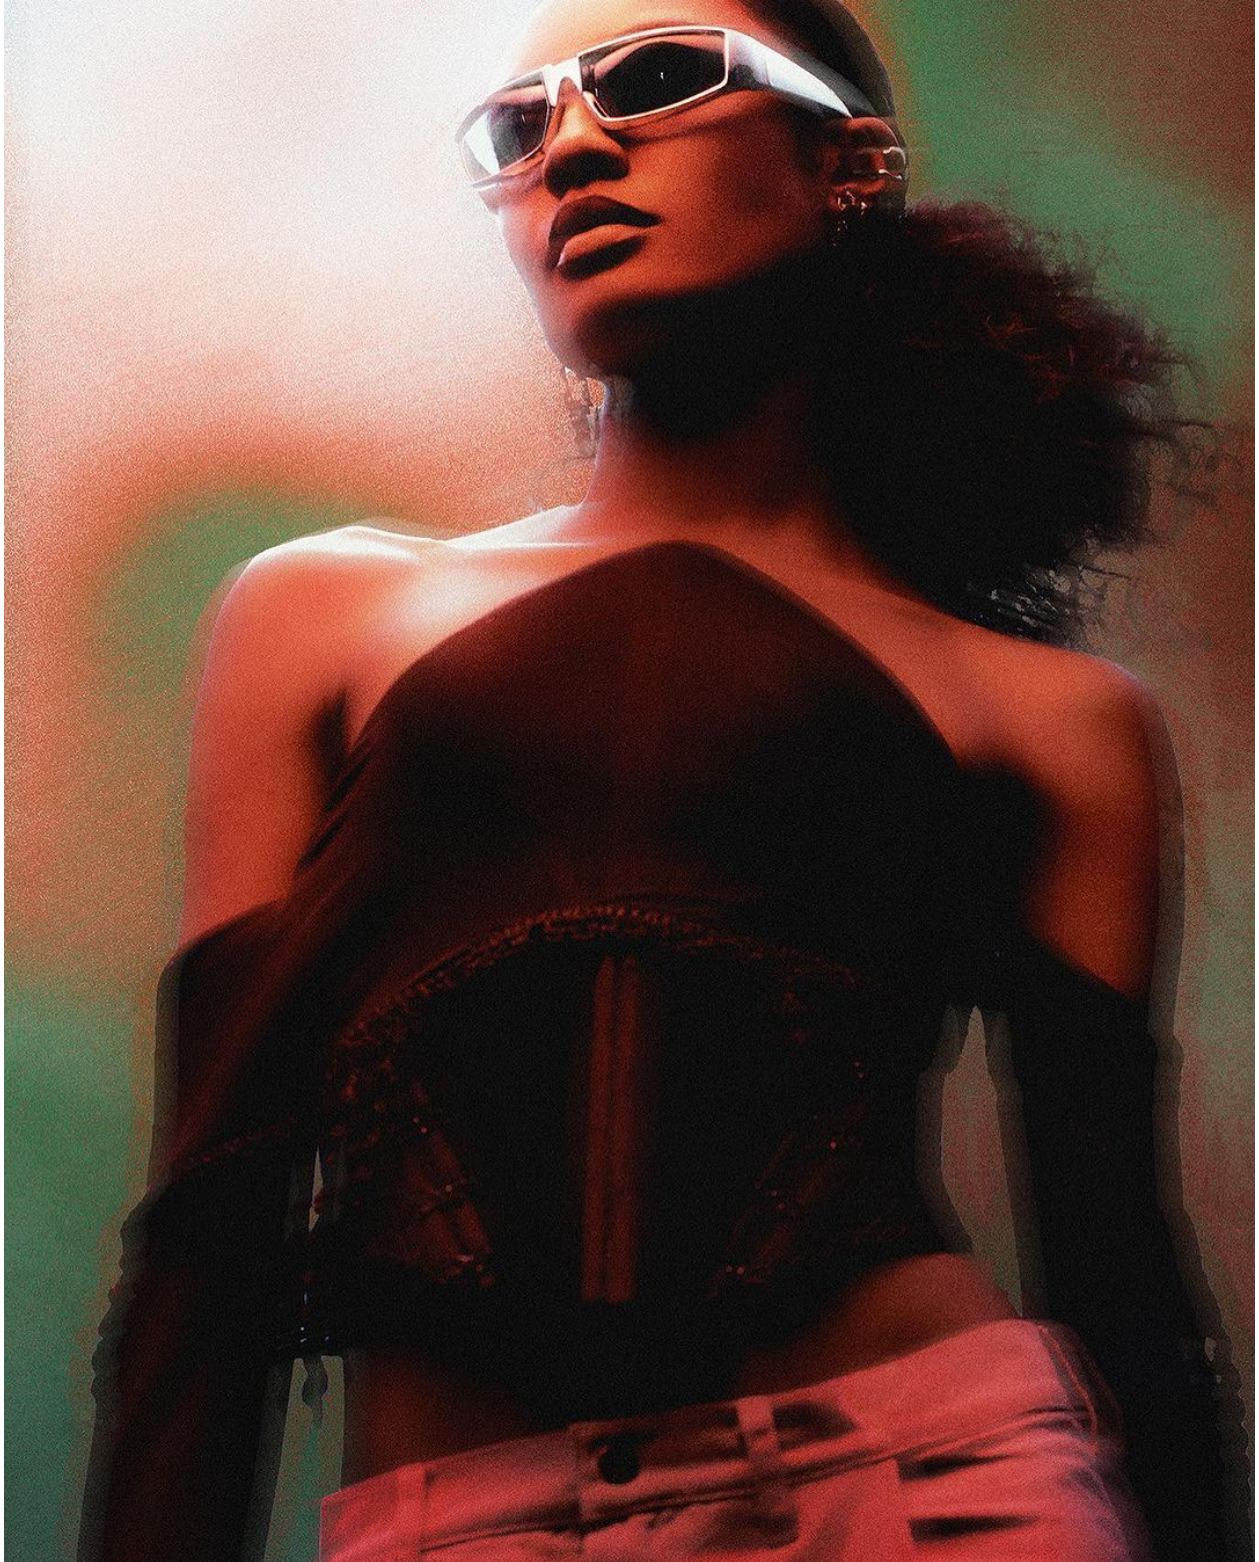

JUSA SILVA

height 5'10" · bust 30.5" · cup A · waist 24" · hips 35.5" · dress 36 EU/6 US/8 UK
shoes size 40.5 EU/9.5 US/7 UK · hair brown · eyes brown