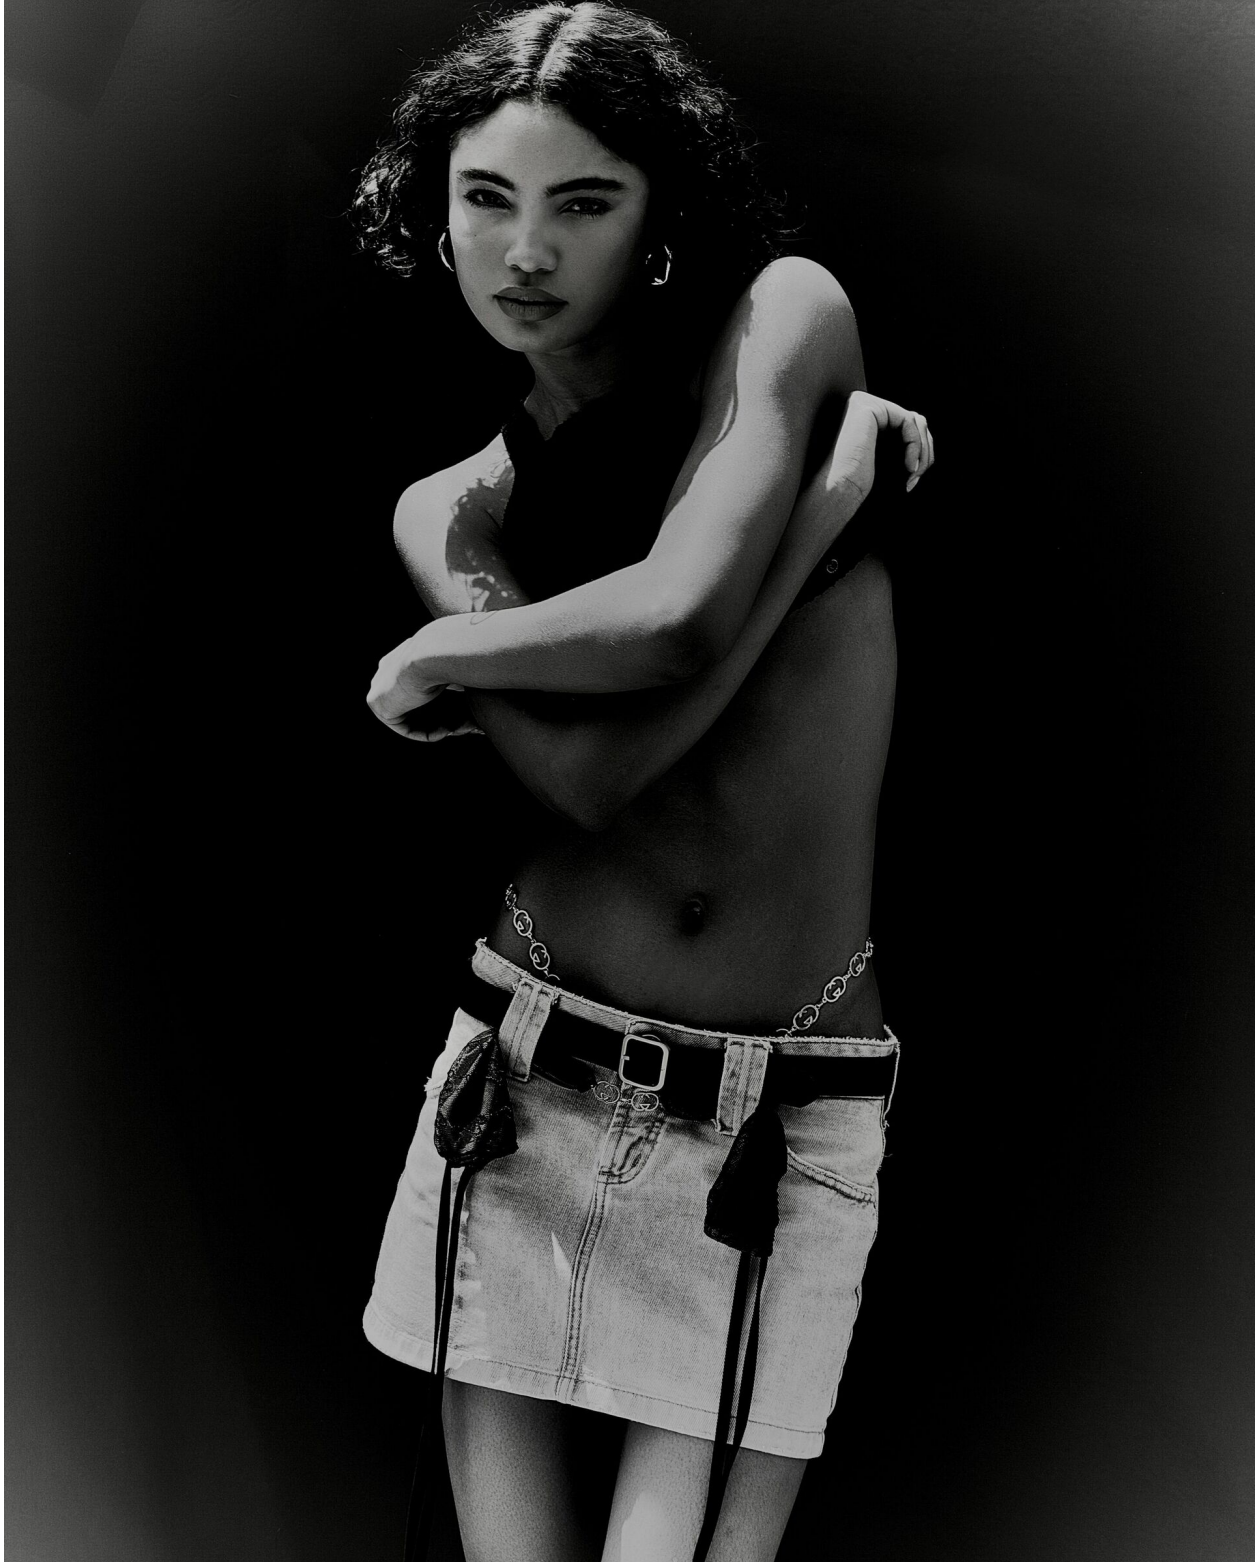

JUSA SILVA

height 5'10" · bust 30.5" · cup A · waist 24" · hips 35.5" · dress 36 EU/6 US/8 UK
shoes size 40.5 EU/9.5 US/7 UK · hair brown · eyes brown