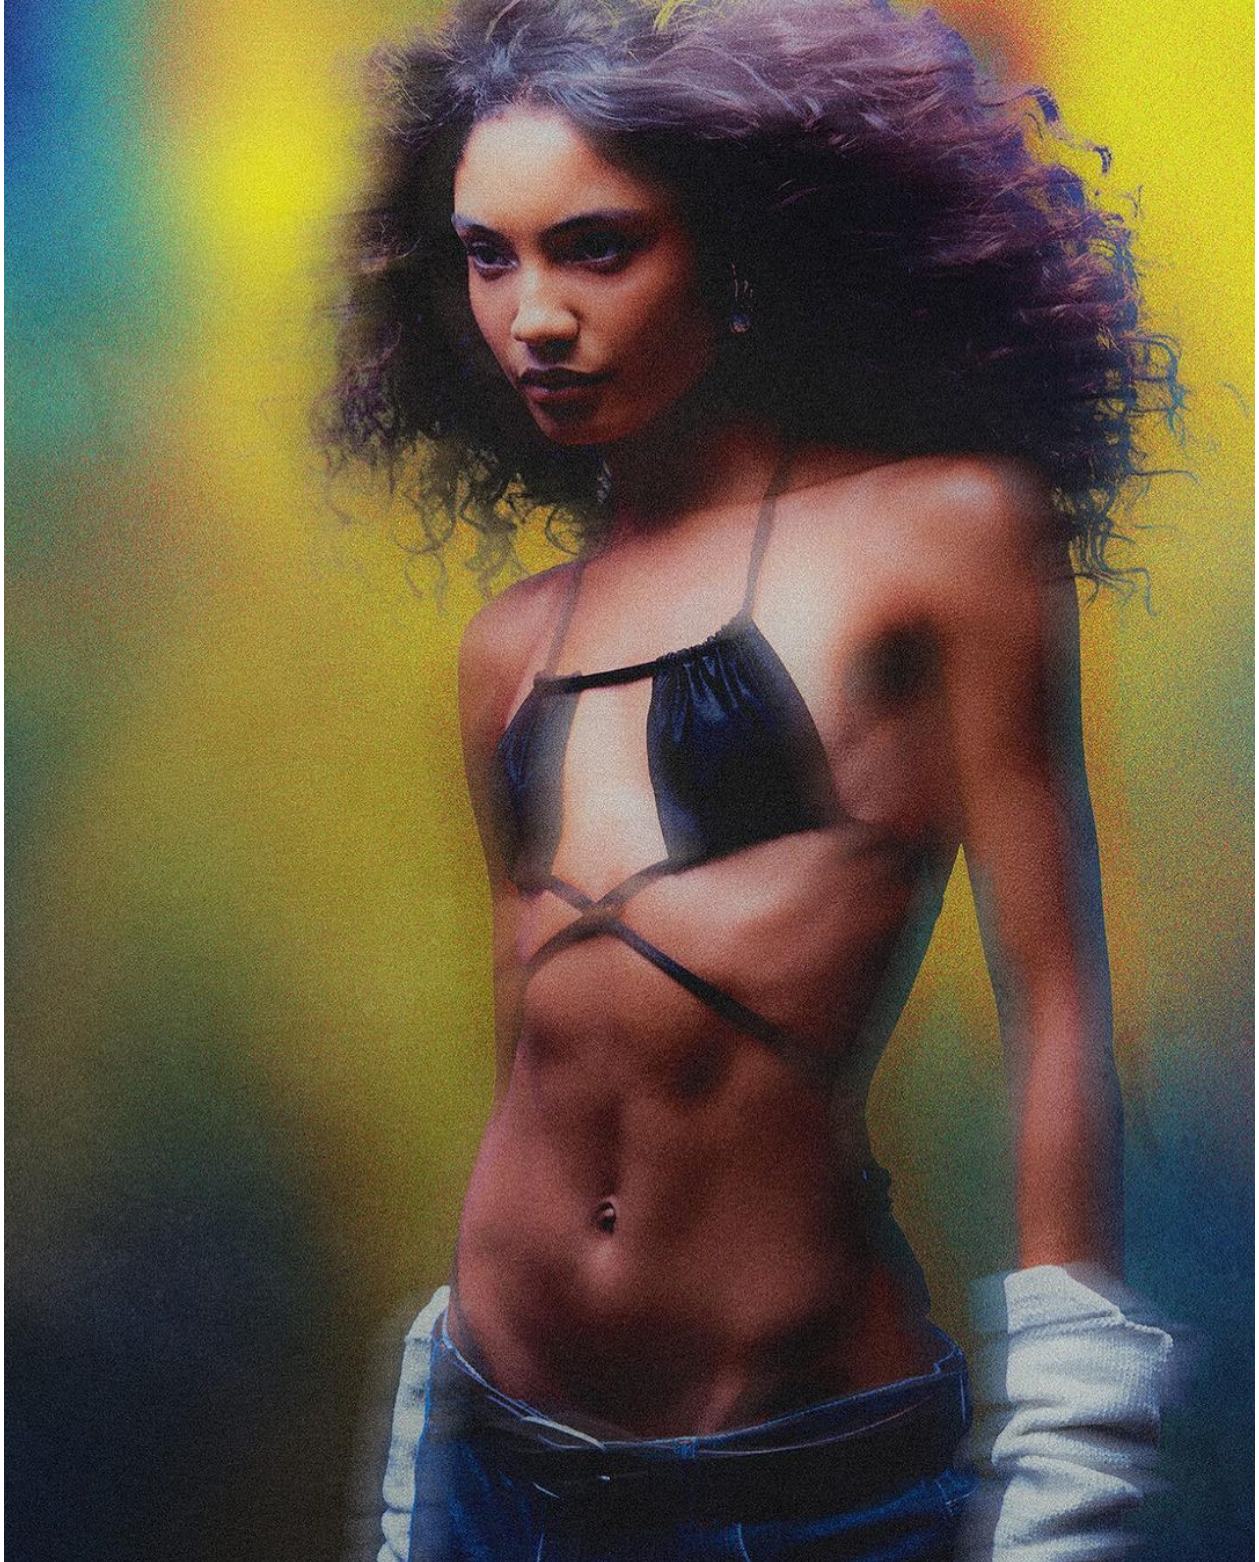

JUSA SILVA

height 5'10" · bust 30.5" · cup A · waist 24" · hips 35.5" · dress 36 EU/6 US/8 UK
shoes size 40.5 EU/9.5 US/7 UK · hair brown · eyes brown